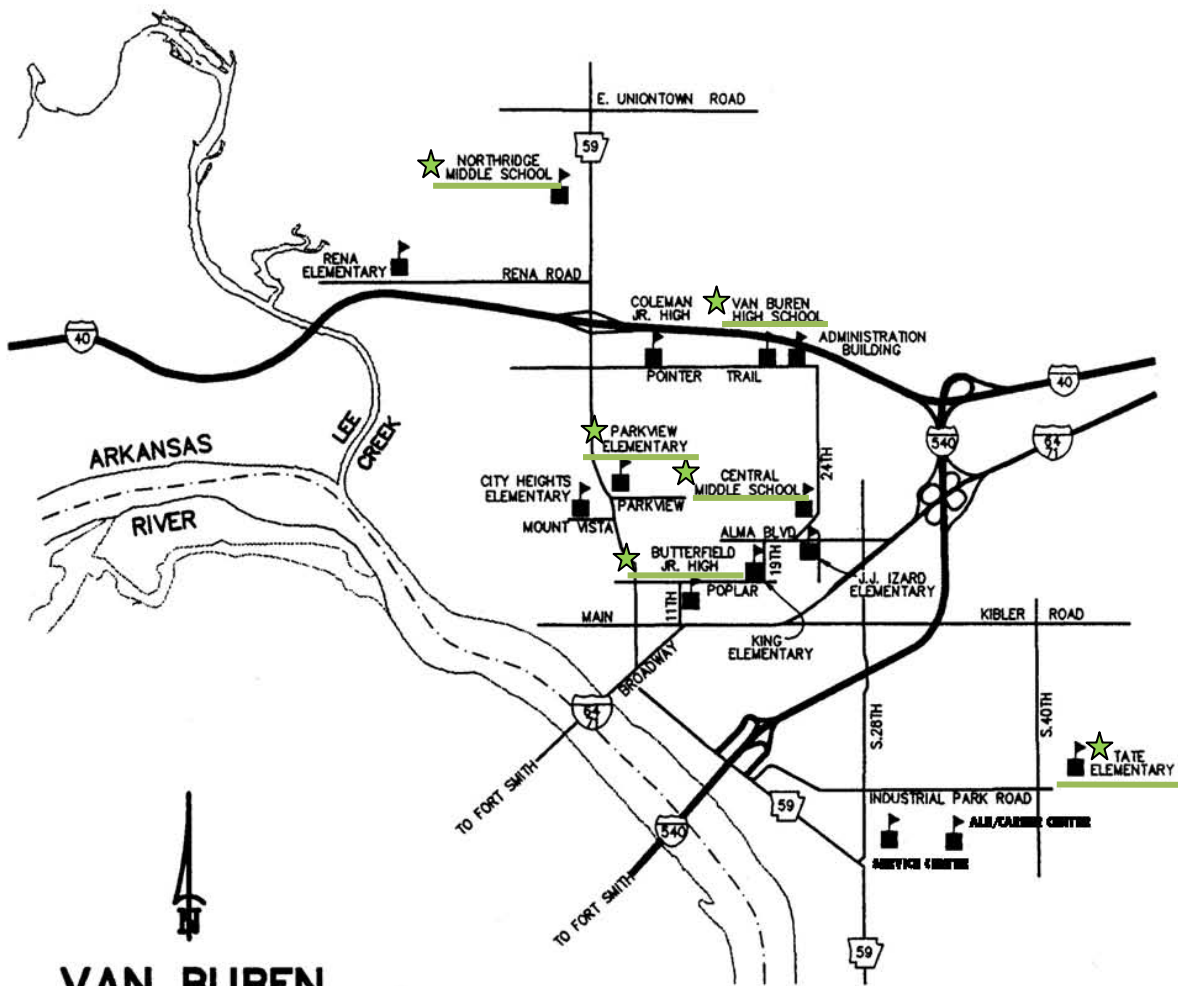

# VAN BUREN SCHOOL DISTRICT ★ RECYCLING BIN MAP ★

- ★ Butterfield Junior High School
- ★ Northridge Middle School
- ★ Tate Elementary

- ★ Central Middle School
- ★ Parkview Elementary
- ★ Van Buren High School

**VAN BUREN  
SCHOOLS**