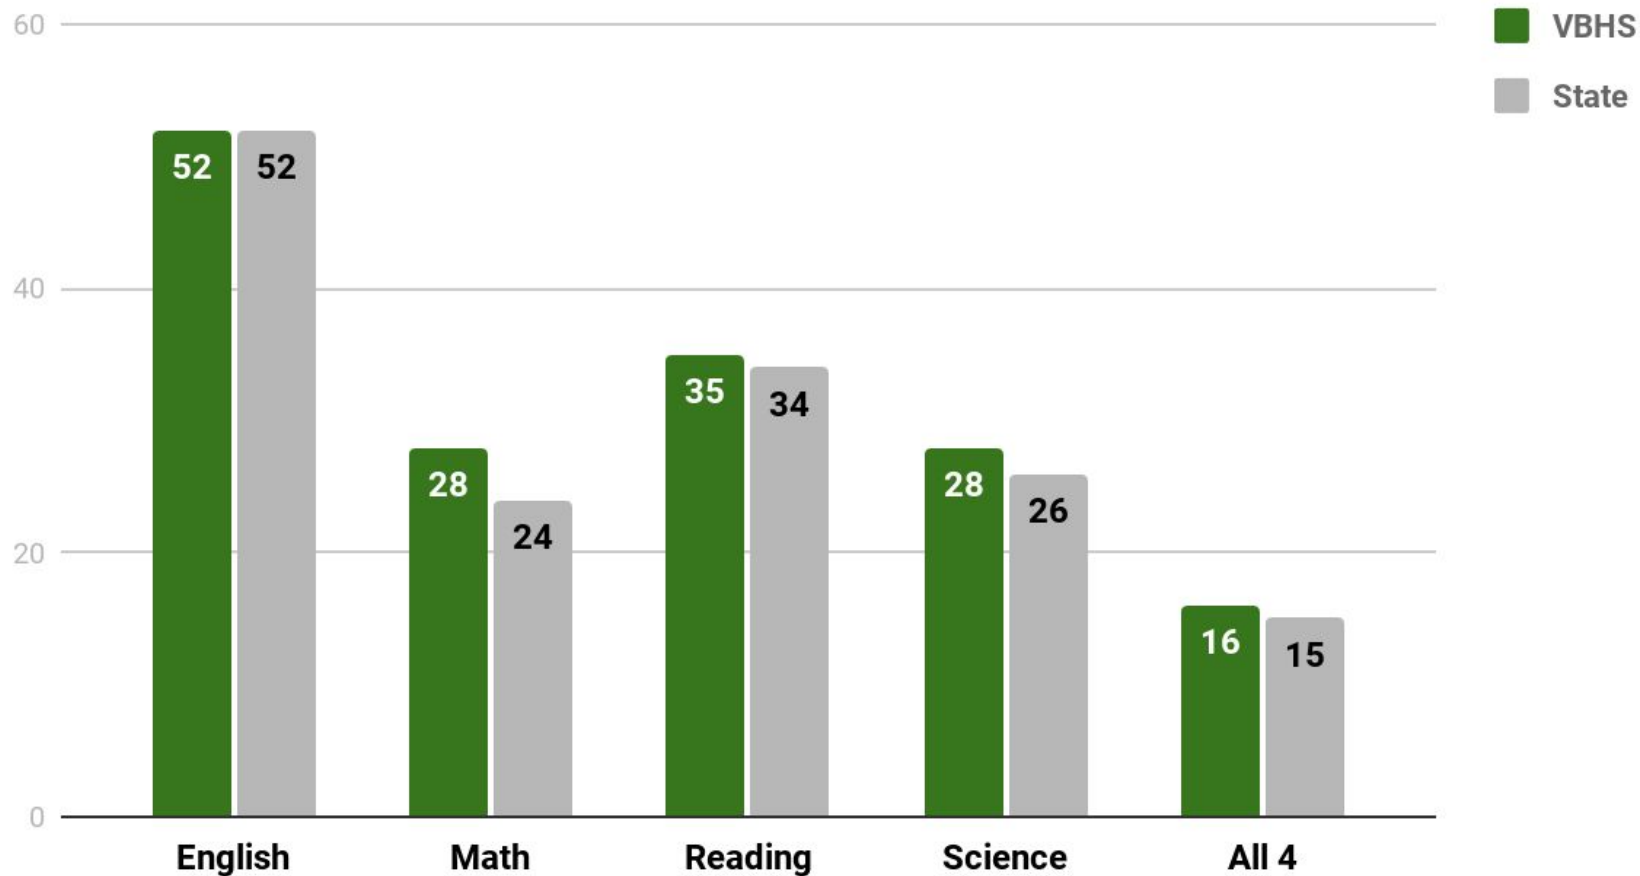

Percent of students who met College Readiness Benchmarks

Concurrent Credit

ATU Courses

Concurrent World Civilization	6
English Comp.	95
College Algebra/Trig.	90
Concurrent American History	52
Concurrent Health	43
Concurrent PE	<u>27</u>
Total	314

Students

UAFS AP Government	24
UAFS Robot Automation	<u>25</u>
Total	49

Overall 363