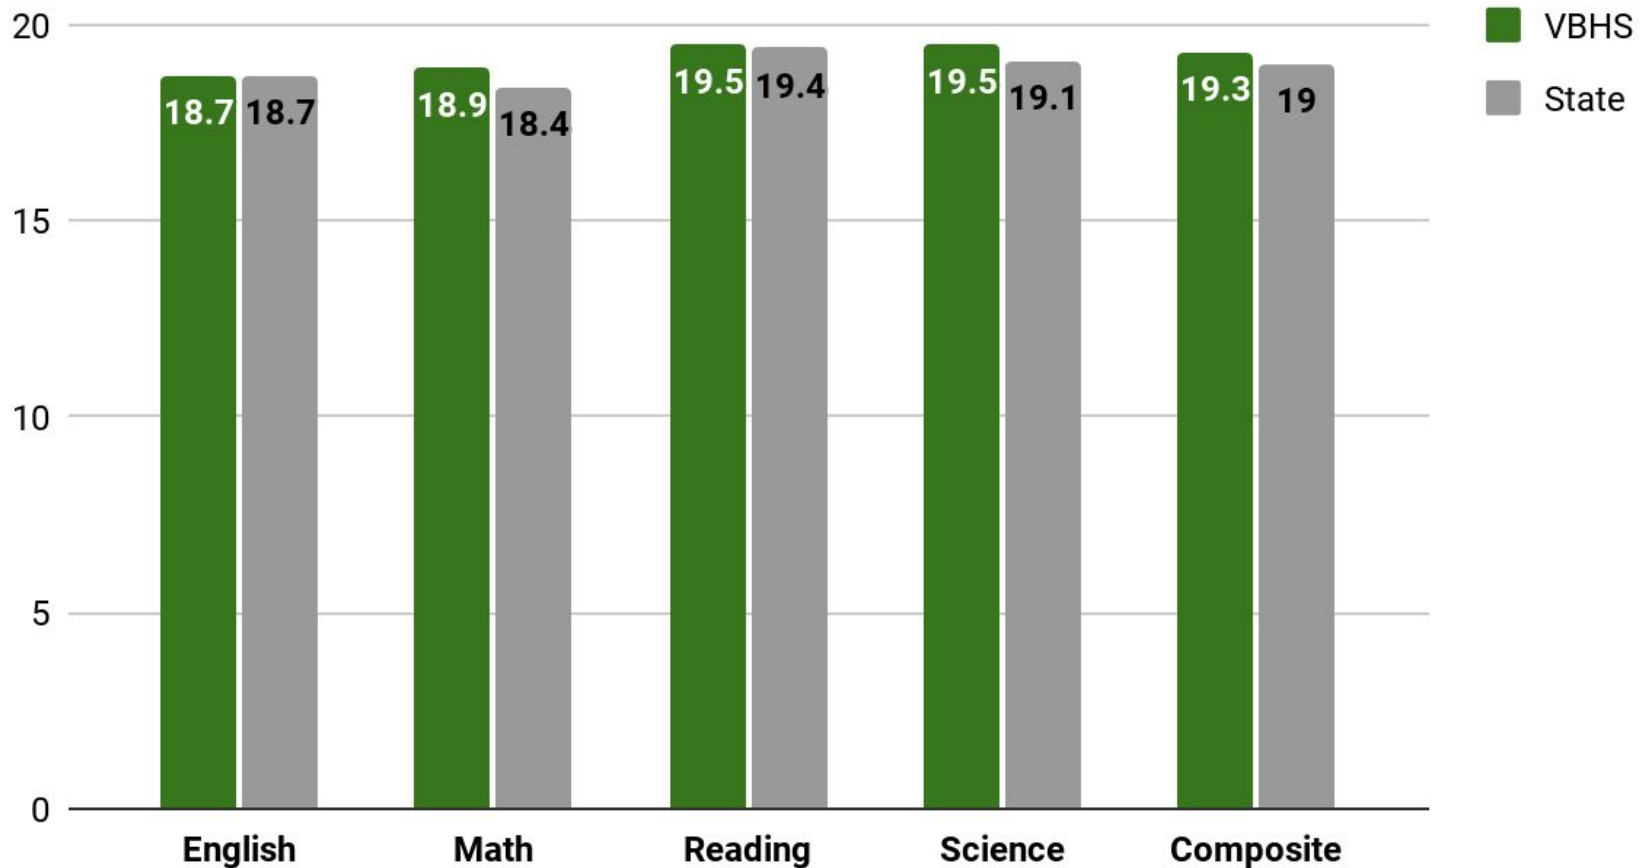

Free/Reduced Meal Status

School	Percentage Free/Reduced
Central ES	66.16
King ES	77.4
Oliver Springs ES	38.7
Parkview ES	53.1
Rena ES	36.4
Tate ES	62.5
Butterfield MS	67.6
Northridge MS	42.1
Freshman Academy	41.3
VBHS	40.2
RVVA	52.6
Total District	51.2

Average ACT Scores 2020