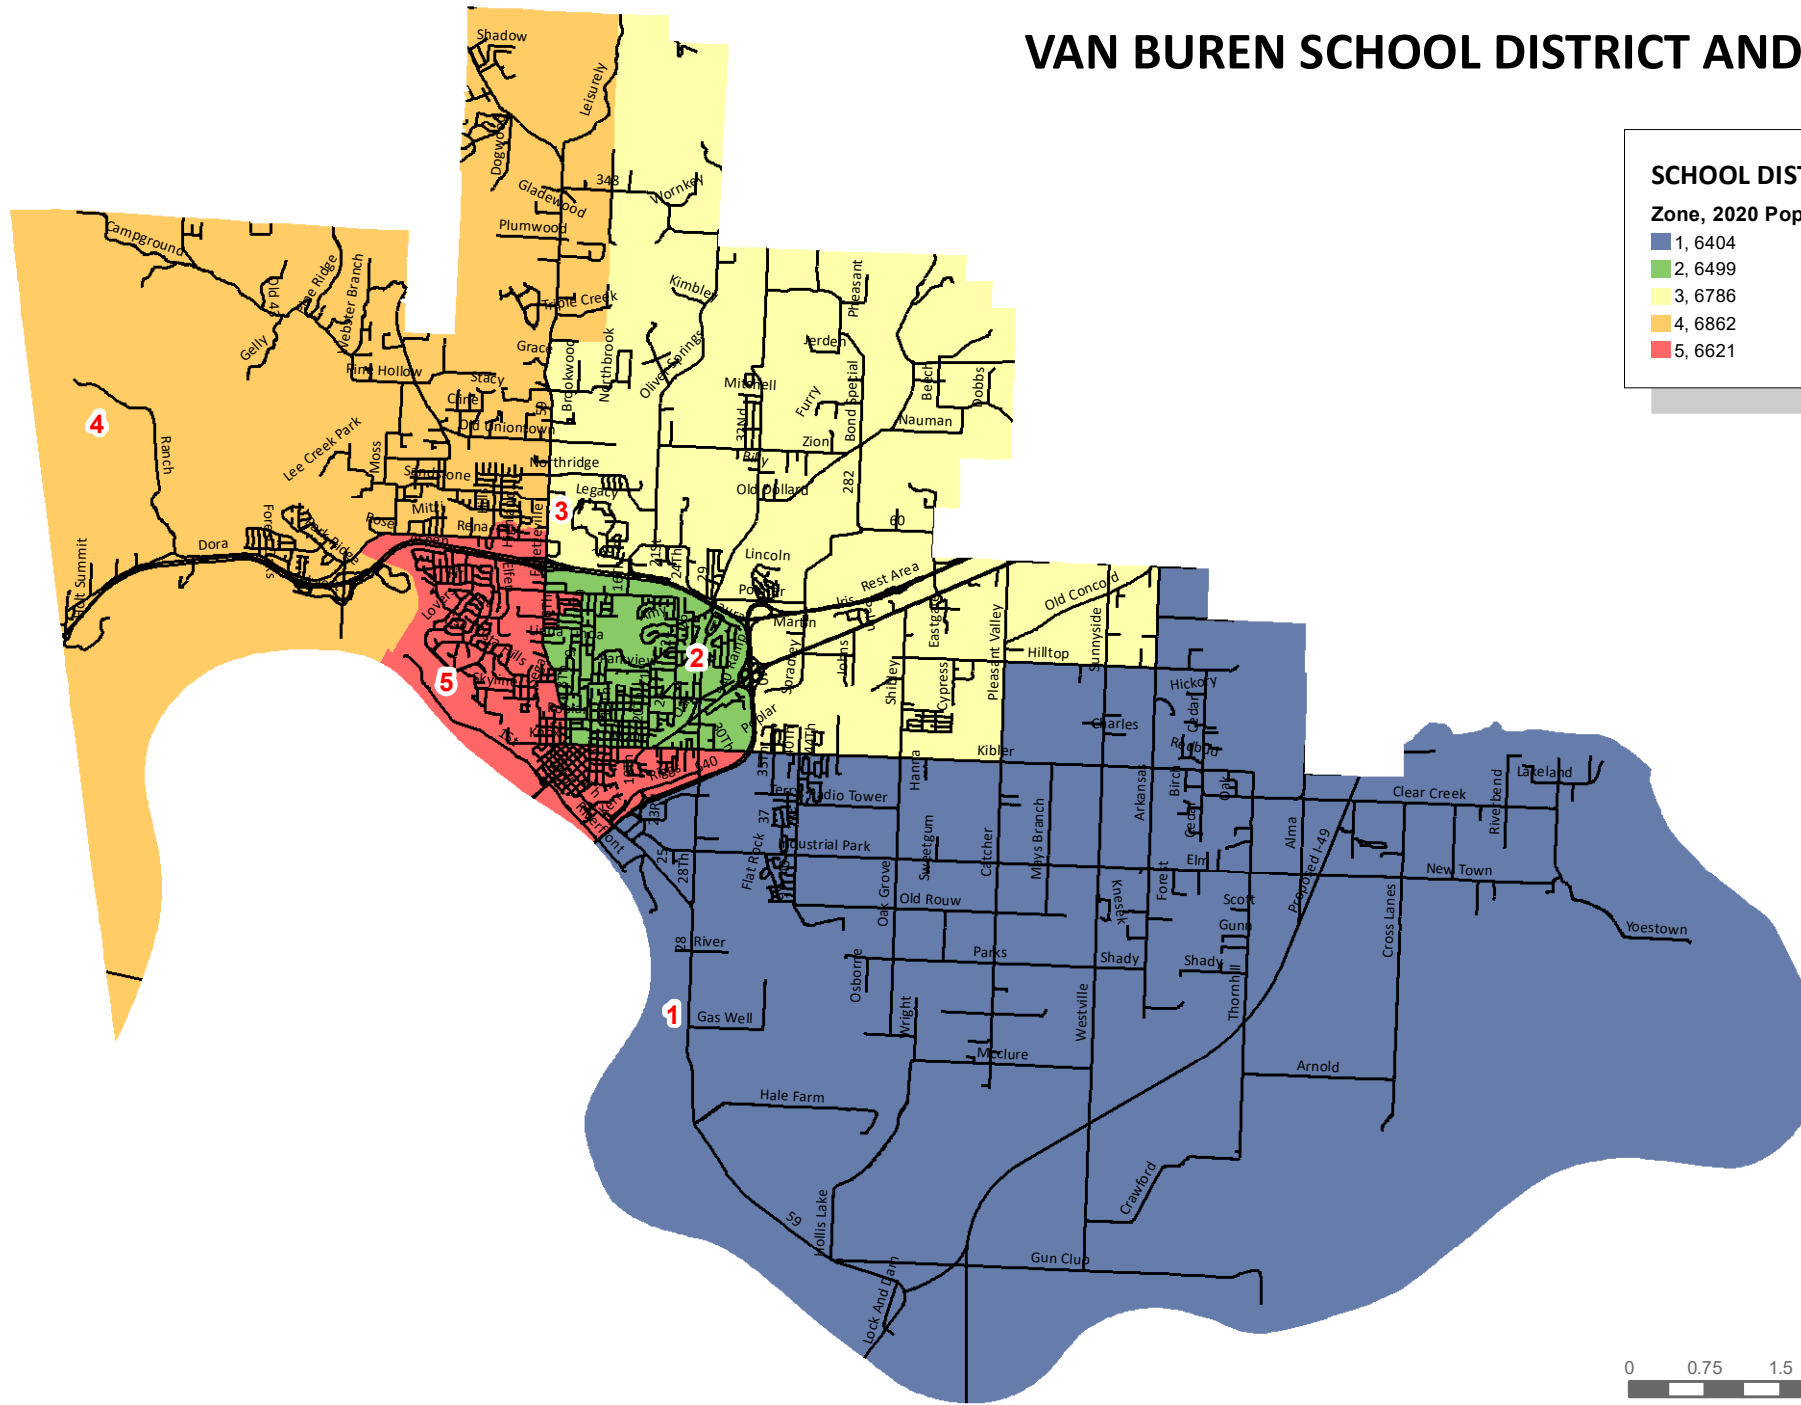

VAN BUREN SCHOOL DISTRICT AND ZONES-2021

SCHOOL DISTRICT ZONES
Zone, 2020 Population

- 1, 6404
- 2, 6499
- 3, 6786
- 4, 6862
- 5, 6621